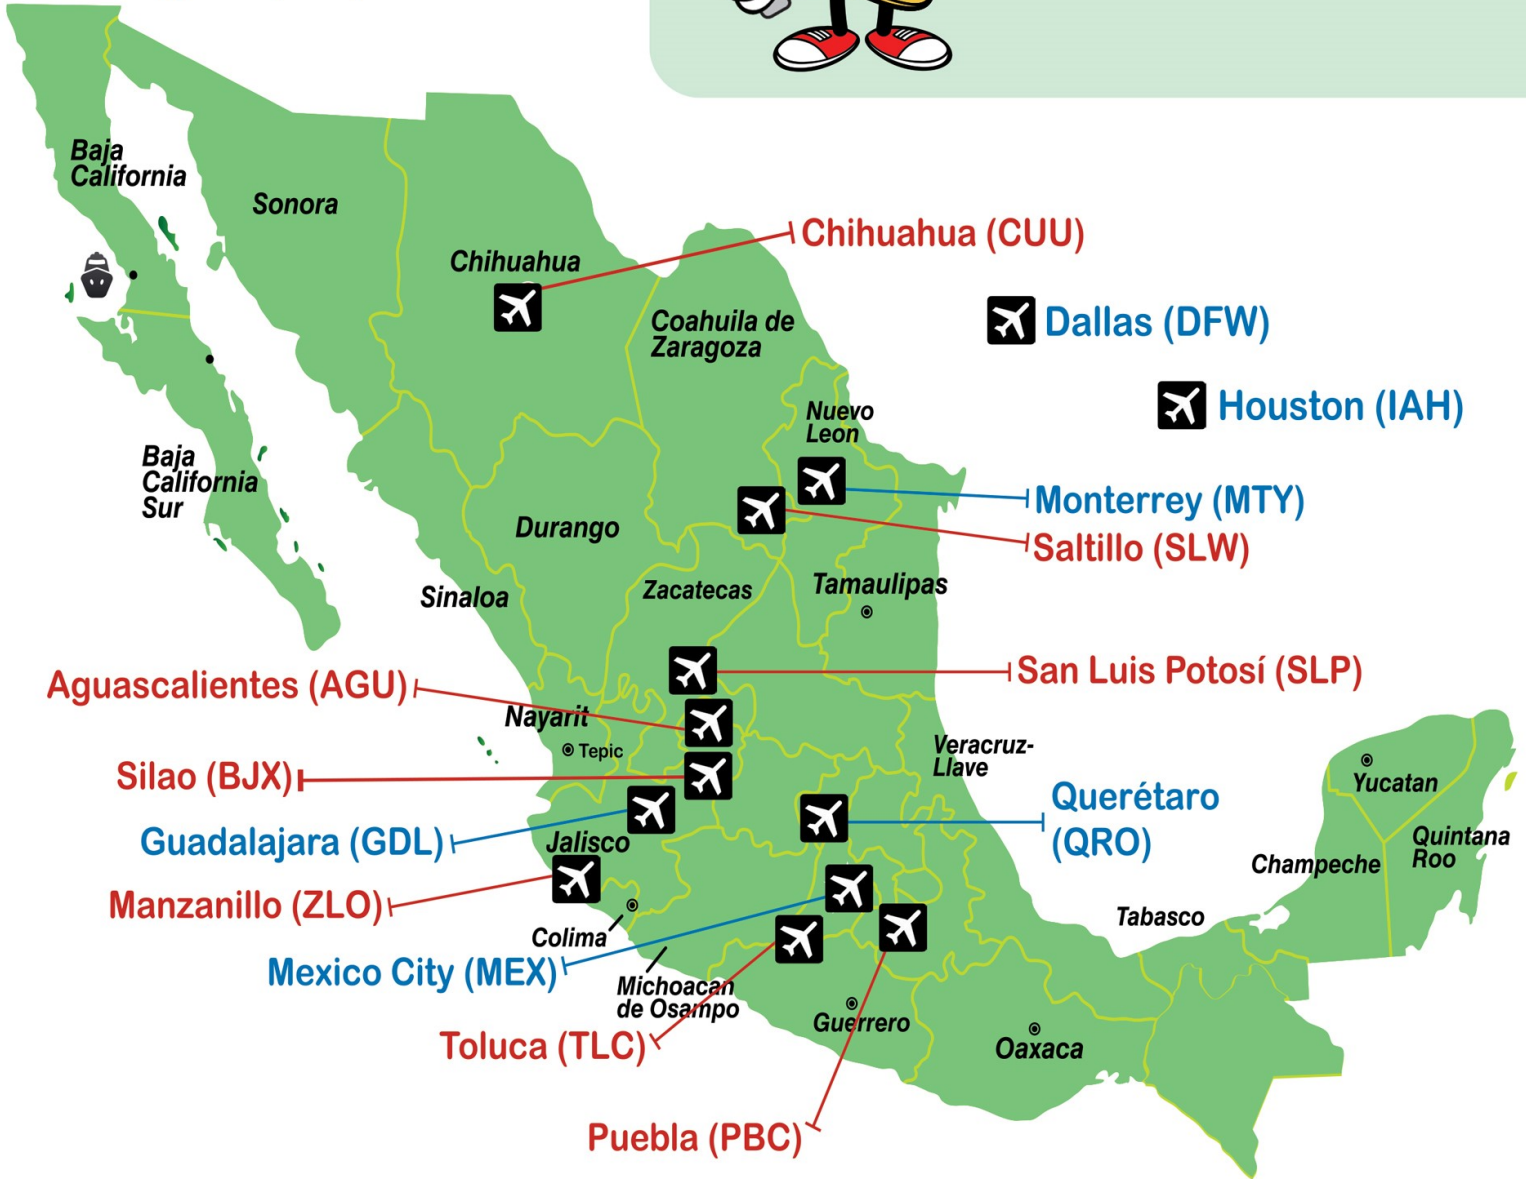

# Mexpress

TRANSPORTATION, INC.

A deferred **Air Service** to  
and from **Mexico by Truck!**  
**NOW THAT'S SOMETHING  
TO TACO 'BOUT!**

**Los Angeles (LAX)**

## SCHEDULED LTL Departures

**TRUCKLOADS TO ALL AIRPORT LOCATIONS LISTED ABOVE  
CAN BE BOOKED WITH 24 HOUR NOTICE**

DFW	DEPARTURE DAY	Transit	LAX	DEPARTURE DAY	Transit
Monterrey (MTY)	DAILY	1 Day	Monterrey (MTY)	DAILY	60 Hrs
Guadalajara (GDL)	M,W,F	2 Days	Guadalajara (GDL)	T,W,F	48 Hrs
Querétaro (QRO)	M,W,F	2 Days	Mexico City (MEX)	FRIDAY	60 Hrs
Mexico City (MEX)	M,W,F	2 Days			

800-301-2080

WWW.MXPRESSTRANS.COM